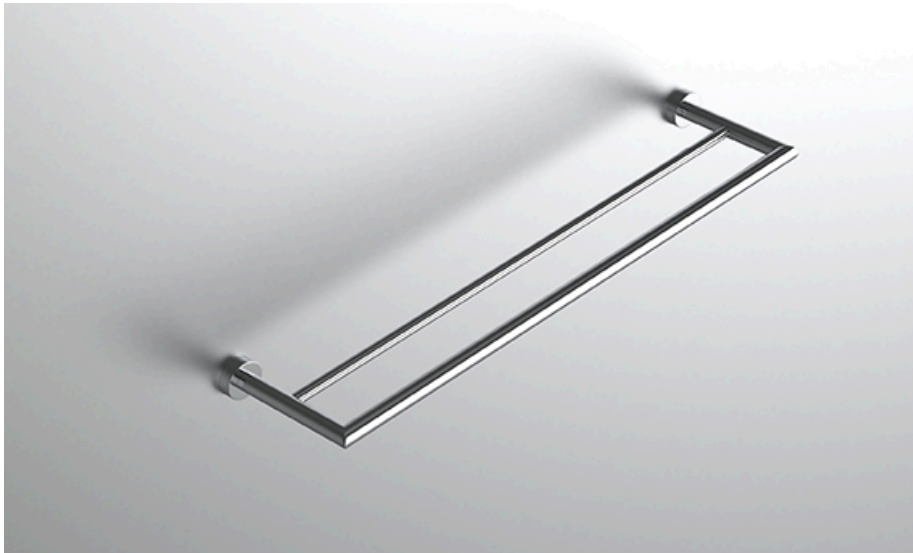

## FEATURES

- Premium 304 Grade Stainless Steel
- Solid Mount Construction
- Concealed Installation Hardware
- State of the art wall anchors included for installation on Dry wall or Tile

### TOWEL BAR

Model	Product	Finishes Available
FMD-TWB24-D	Towel Bar	Multiple finishes available. Over 23 finishes to choose from.

FINISHES			
	Polished (-P)	Antique Copper (-ACOP)	Polished Gold (-PGLD)
	Brushed (-B)	Polished Brass (-PBRS)	Brushed Copper (-BCOP)
	Brushed Gold (-BGLD)	Matte White (-WHT)	Brushed Rose Gold (-BRGD)
	Matte Black (-BLK)	Brushed Modern Bronze (-BMBRZ)	Brushed Black (-BRBLK)
	Oil Rubbed Bronze (-ORB)	Glossy White (-GWHT)	Polished Black (-PBLK)
	Brushed Brass (-BBRS)	Polished Rose Gold (-PRGD)	Antique Nickel (-ANKL)
	Brushed Bronze (-BBRZ)	Unlacquered Brass (-UBRS)	Black Nickel (-NKBL)
	Antique Brass (-ABRS)	Polished Nickel (-PNKL)	